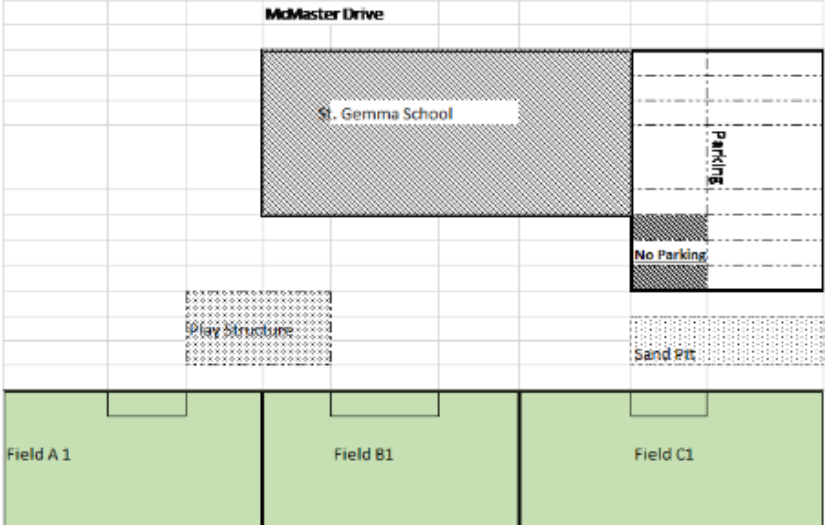

12 teams									
Game 1	May 15	Field							
 2	 1	A1	 1	Royal	 7	Grey			
 3	 12	A2	 2	Orange	 8	Red			
 4	 11	B1	 3	White	 9	Yellow			
 5	 10	B2	 4	Black	 10	Purple			
 6	 9	C1	 5	Sky	 11	Lime			
 7	 8	C2	 6	Forest	 12	Maroon			
Game 2	May 17								
 12	 2	C2							
 1	 7	A1							
 8	 6	A2							
 9	 5	B1							
 10	 4	B2							
 11	 3	C1							
Game 3	May 24								
 5	 8	C1							
 6	 7	C2							
 12	 1	A1							
 2	 11	A2							
 3	 10	B1							
 4	 9	B2							
Game 4	May 29								
 8	 2	B2							
 9	 12	C1							
 10	 11	C2							
 1	 5	A1							
 6	 4	A2							
 7	 3	B1							

4	7	C1							
5	6	C2							
1	11	A1							
12	10	A2							
2	9	B1							
3	8	B2							
Game 10	June 19	Field							
7	12	A1							
8	11	A2							
9	10	B1							
4	1	B2							
5	3	C1							
6	2	C2							
Game 11	June 21								
11	7	C2							
12	6	A1							
2	5	A2							
3	4	B1							
1	9	B2							
10	8	C1							